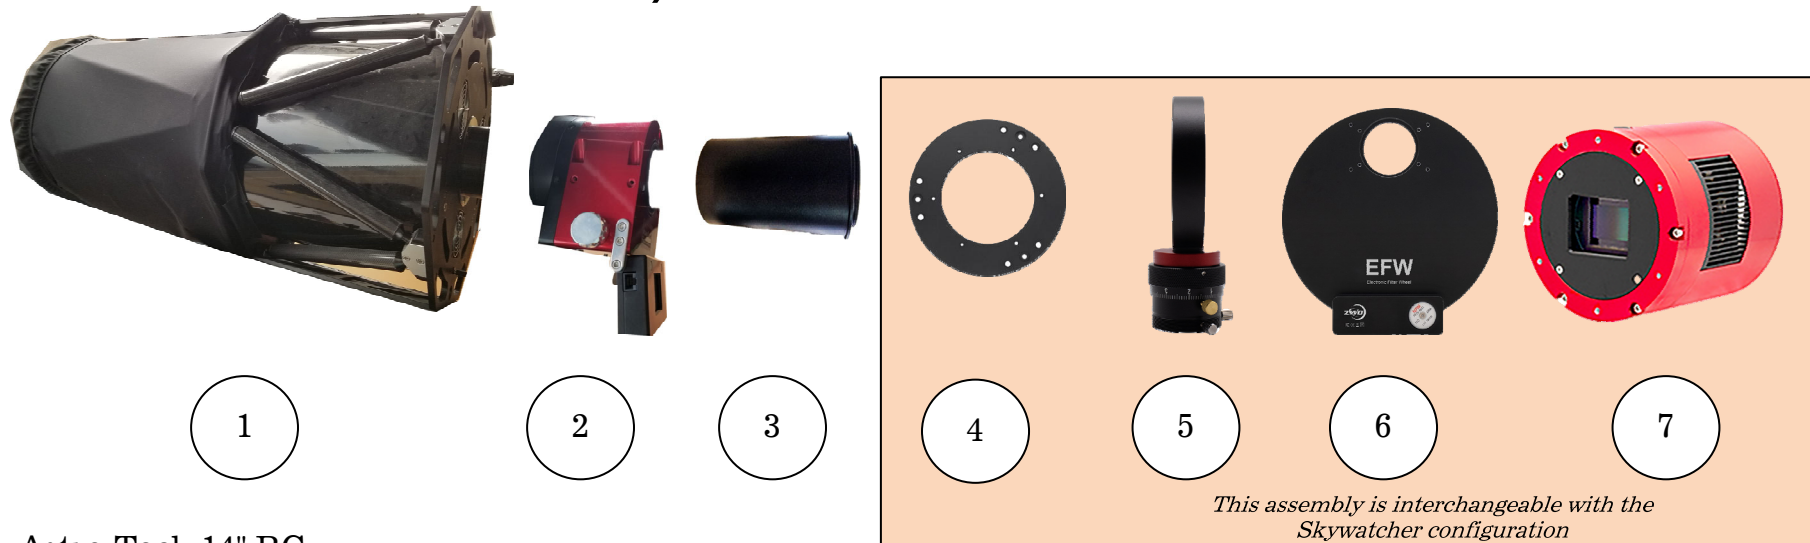

# *Astro-Tech 14" RC with ZWO ASI2600MM-Pro Monochrome Optical Train and Starizona ApexED L 0.65x Reducer/Corrector with ZWO M68 OAG*

1. Astro-Tech 14" RC
2. Midnite Nitescrawler Focuser
3. Starizona ApexED L Reducer/Corrector (with 10mm collar)
4. ZWO M48 female Tilt-Plate adapter [5mm]
5. ZWO M68 Off Axis Guide adapter [17.5mm]; mounted to the back of EFW with screws
6. ZWO 7 position electronic filter wheel for 2" filters [20mm]; mounted to the camera with screws
7. ZWO ASI2600MM-Pro CMOS camera [12.5mm]; with tilt adapter removed

Backfocus: Telescope: 288mm; Starizona ApexED L Reducer/Corrector: 55mm (items in blue are in the backfocus field)

Focal ratio: f/5.2 Focal length: 1849mm

Image scale:

- .4192 (Bin 1x1)
- .8384 (Bin 2x2)
- 1.2576 (Bin 3x3)
- 1.6768 (Bin 4x4)